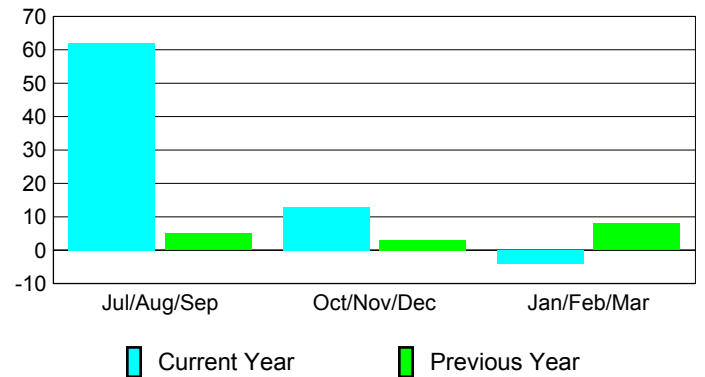

Membership Results
2009-2010

Membership
2008-2009

Month	Net Memb	Actual New	Actual Dropped	Gain/Loss of	Gain/Loss of
	Goal	Memb	Memb	Memb	Memb
Jul/Aug/Sep	20	93	-31	62	5
Oct/Nov/Dec	0	29	-16	13	3
Jan/Feb/Mar	20	13	-17	-4	8
Totals	40	135	-64	71	16

Membership Results 2009-2010

Goal, New, Dropped, Gain/Loss

Comparison of Membership Gain/Loss

Current Year Compared to the Previous Year

Gender Comparison 2009-2010

Jul/Aug/Sep

Oct/Nov/Dec

Jan/Feb/Mar