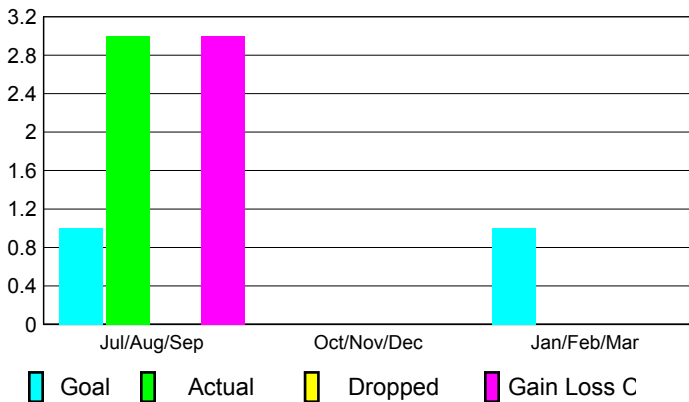

2009-2010 GMT Quarterly Report for District (or Undistricted) **District 102 C**

GMT: **Horst P. Kirchgatterer**

Location: **SWITZERLAND**

GMT CA: **4**

CLUBS

Club Results
2009-2010

Clubs
2008-2009

Month	New Club	Actual New	Actual Dropped	Gain/Loss of	Gain/Loss of
	Goal	Clubs	Clubs	Clubs	Clubs
Jul/Aug/Sep	1	3	0	3	0
Oct/Nov/Dec	0	0	0	0	0
Jan/Feb/Mar	1	0	0	0	0
Totals	2	3	0	3	0

Club Results 2009-2010

Goal, New, Dropped, Gain/Loss

Comparison of Club Gain/Loss

Current Year Compared to the Previous Year

YTD Status Quo Clubs 2009-2010

Status Quo Clubs Compared to Status Quo Members

MEMBERSHIP